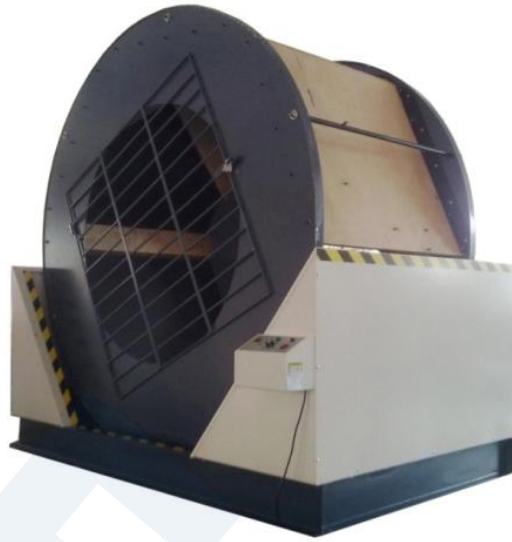

## Application

Also called suitcase drum drop test machine, roller tester. It is made by American SAMSONITE standard. Do rollover impact test for suitcase and other packing-cases while delivery. The suitcase rollover and do the impact inside the drum, and then check the damaged conditions after the set number of revolutions finished.

## Key Specification

Model	GT-LC07
Diameter & depth (drum)	Diameter: $\Phi 72$ in Depth: 48 in
Times Setting	0~999999, automatically stop
Barrier standard	3 groups of 60 angle barrier
Baffle	2 groups of 90 angle
Impact object	Cone-shaped metal
Max. dimension (specimen)	100*70*40cm
Machine dimension	230*160*260cm
Weight	3860 kg
Power	4.1 $\phi$ , 220V/50HZ